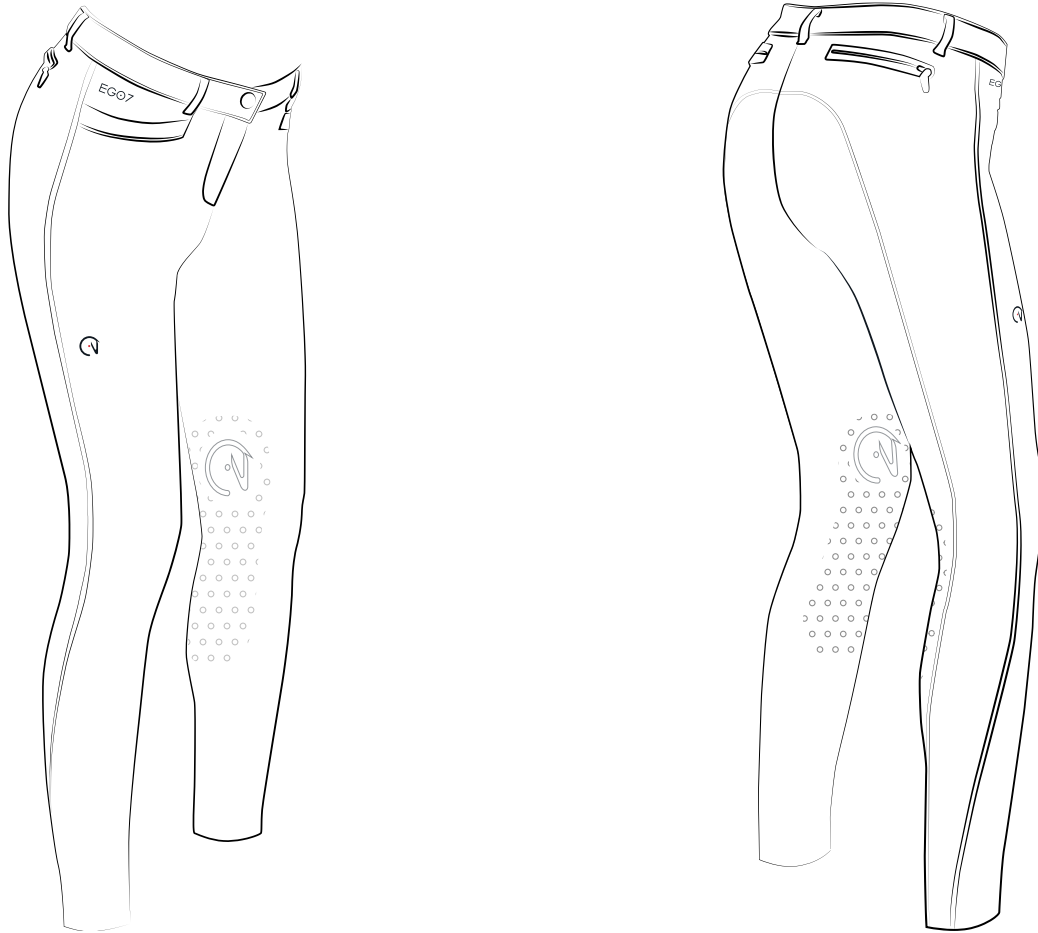

JUMPING EJ

CODE BJUEJ

SIZE 36-50

COLORS

White 000	Black 100	Navy Blue 200	Avio 220	Green Grey 310	Ice Grey 320	Borde- aux 500	Rasp- berry 510	Beige 600	Cho- colate 610

FEATURES