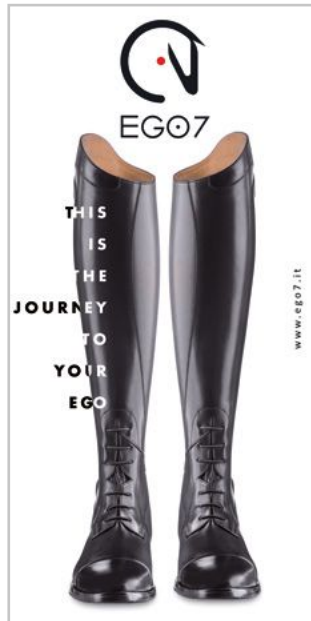

MERCHANDISING

ROLL UP
1X2M