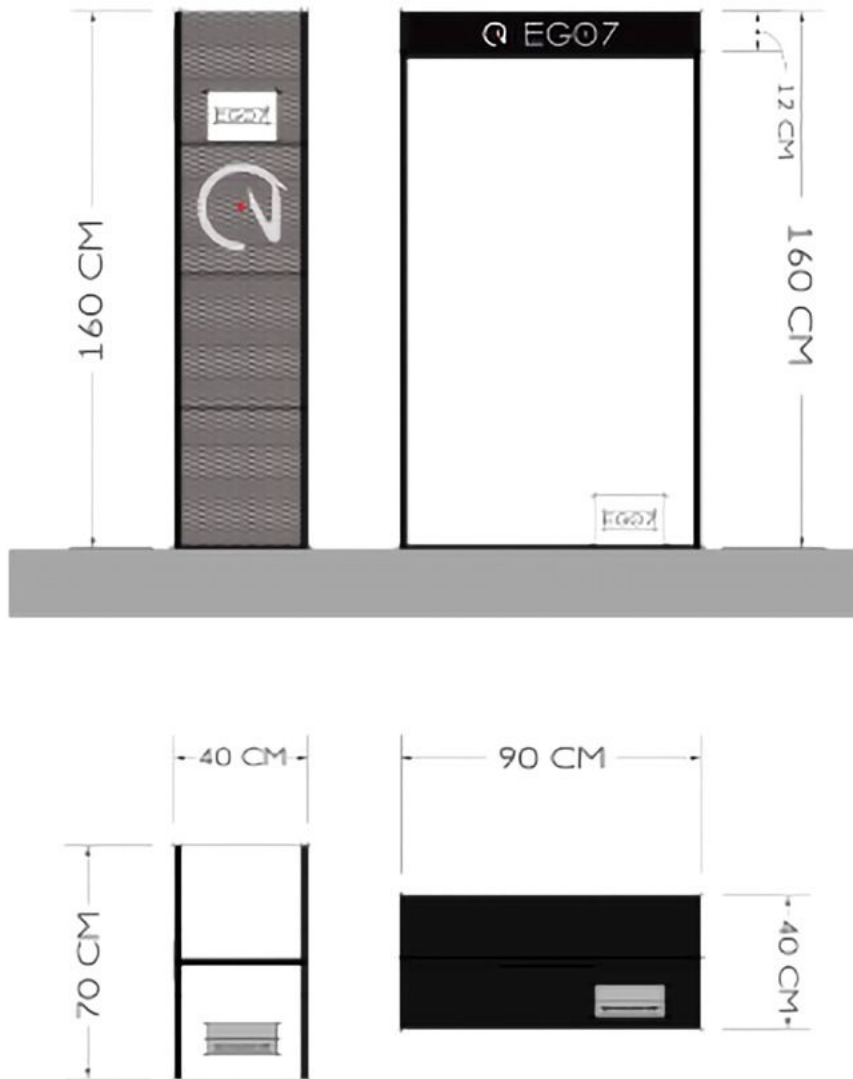

DISPLAY

EASY TO INSTALL, LIGHT WEIGHT ELEMENTS, SECURE METAL BASE
CAPTIVATING, TOP QUALITY APPEAL, STURDY