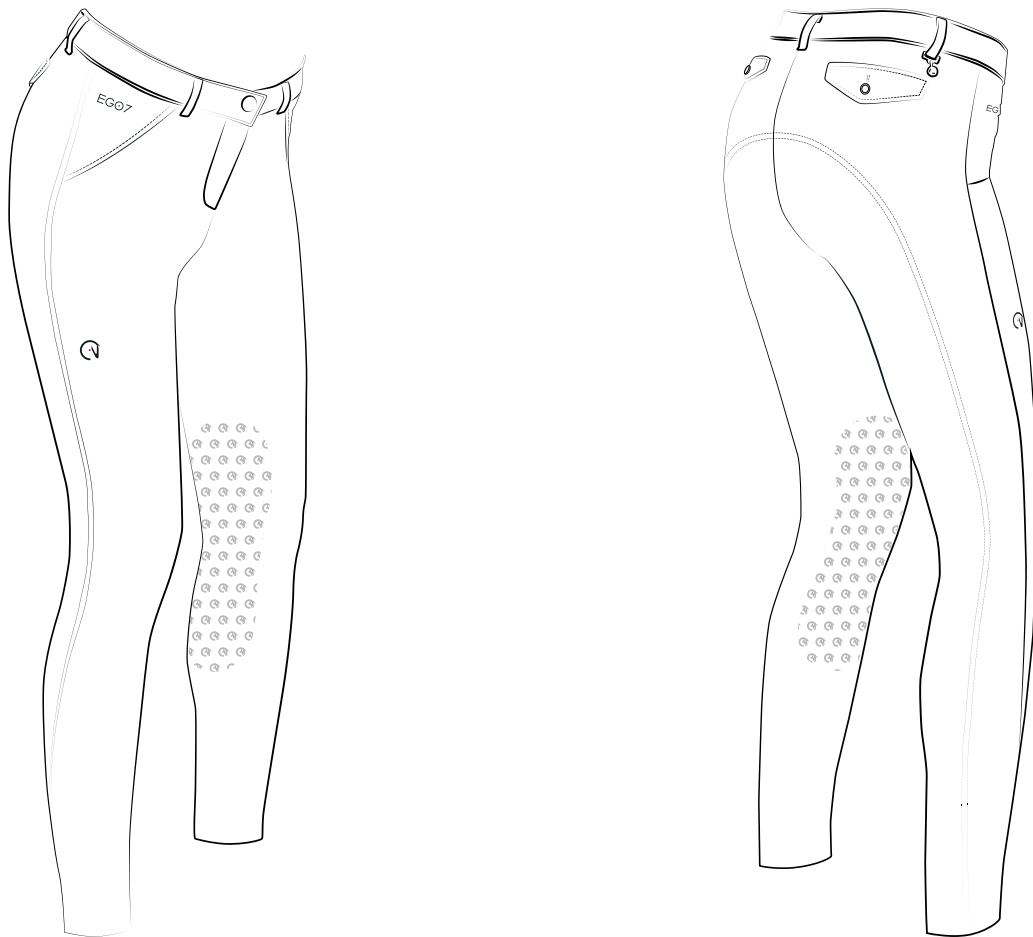

Woman Riding Apparel - Breeches

JUMPING PT