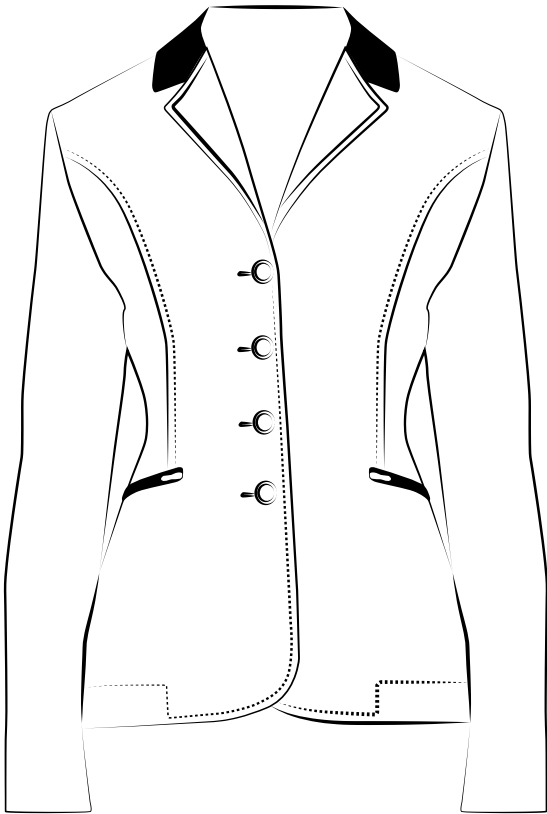

PERFORMANCE ONE

CODE

JPEON

SIZE

36-50

COLORS

Black 100	Navy Blue 200	Royal Blue 210	Green Grey 310

FEATURES