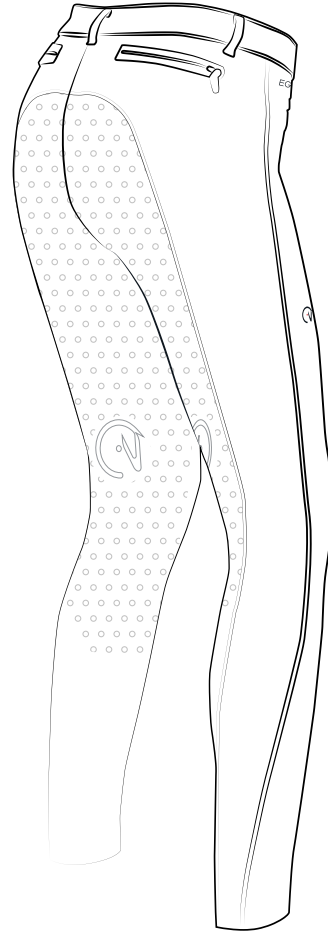

CODE BDRCA

SIZE 36-50

COLORS

White 000 **Navy Blue** 200 Beige 600

FEATURES

DRESSAGE FG

CODE BDRFG

SIZE 36-50