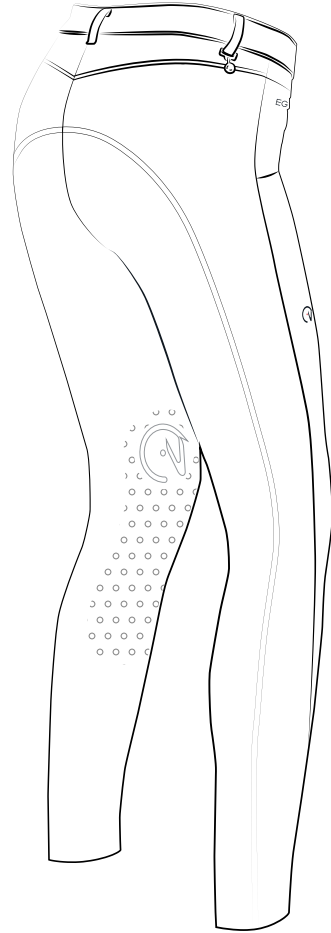

JUMPING VB

CODE BJUVB

SIZE 36-50

COLORS

White 000   **Black 100**   Navy Blue 200   Beige 600

FEATURES