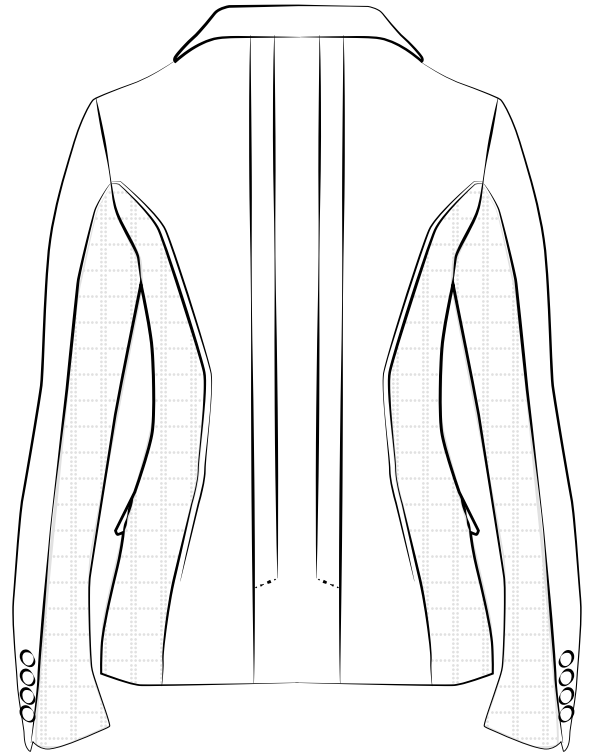

JHU

SIZE

36-50

COLORS

Black
100

Navy
Blue
200

FEATURES

BE AIR