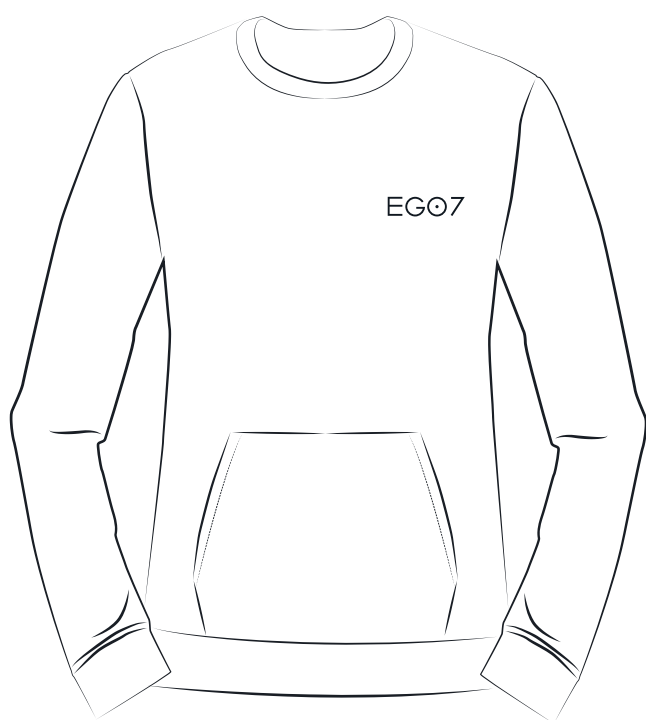

White
000

Black
100

Navy
Blue
200

FEATURES

Woman Riding Apparel - Polos & Show shirt

POLO AIR

CODE APOMC

SIZE 36-50

COLORS

Navy
Blue
200

FEATURES

POCK SWEATSHIRT

CODE ASWPO

SIZE 36-50

COLORS

Carbon
Grey
330