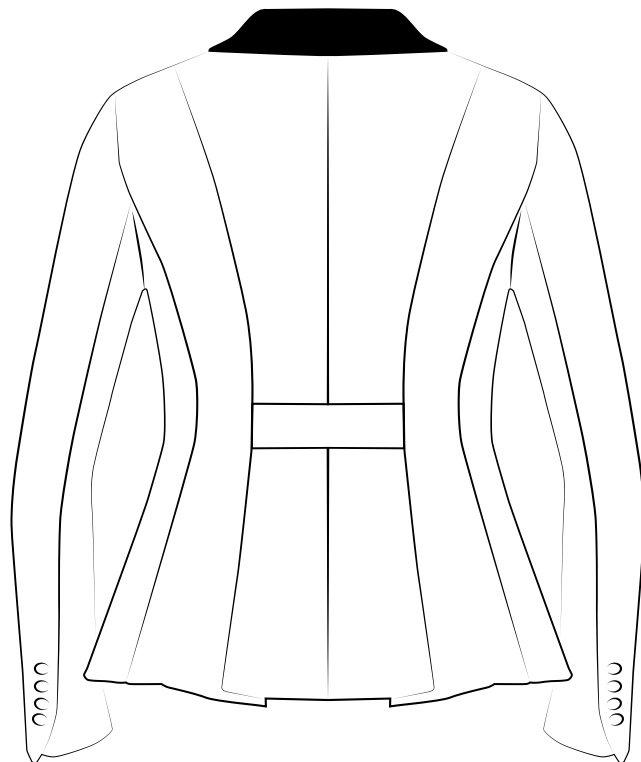

WOMAN RIDING APPAREL

Woman Riding Apparel - Jacket

ELEGANCE CL

CODE

JELCL

SIZE

36-50

COLORS