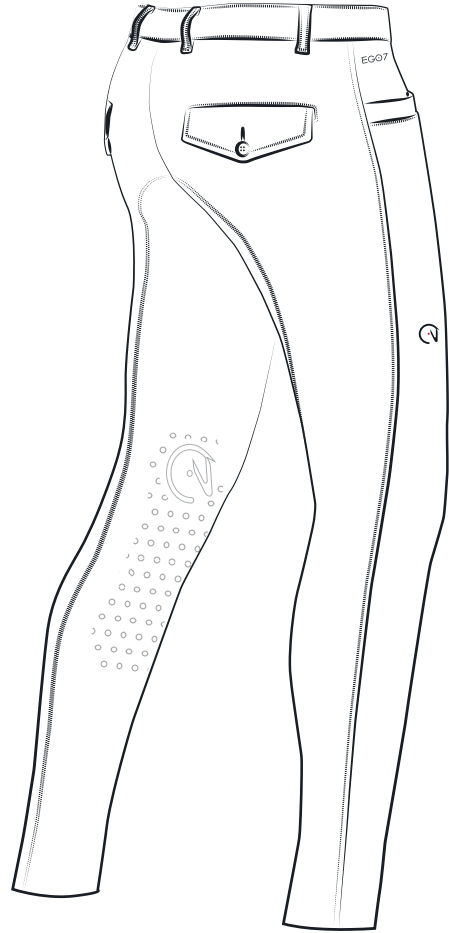

Man Riding Apparel - Breeches

JUMPING EJ

FOR MEN