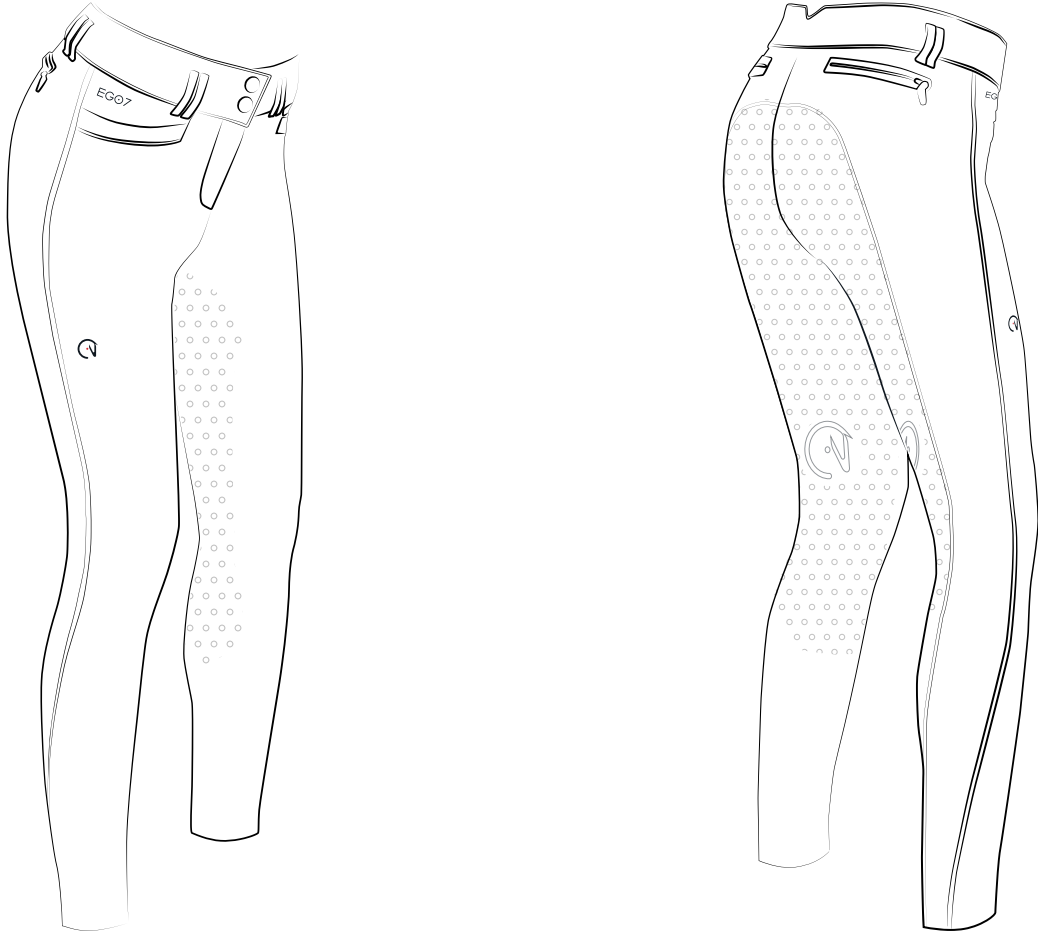

JUMPING VB

CODE BJUVB

SIZE 36-50

COLORS

White 000 **Black 100** Navy Blue 200 Beige 600

FEATURES

Woman Riding Apparel - Breeches

DRESSAGE CA