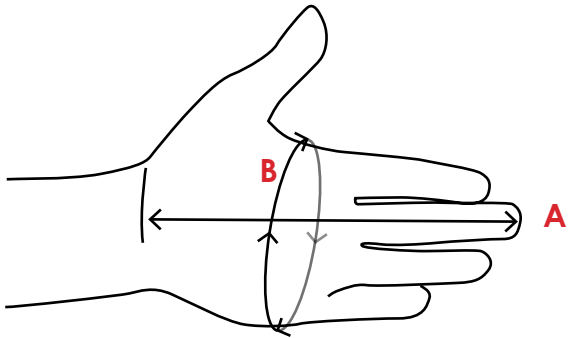

FEATURES HORSE HEAD LEATHER BELT

SIZE CHART

GLOVE SIZE CHART

EU	6	7	8	9	10	11
LENGHT A (CM)	16-17	17-18	18-20	20-21	21-22	22+
WIDTH B (CM)	16-17	17-18	18-20	20-21	21-22	22+

BELT SIZE CHART

BELT SIZE	6	7	8	9	10	11
CM (A TO B)	65	75	85	95	105	115