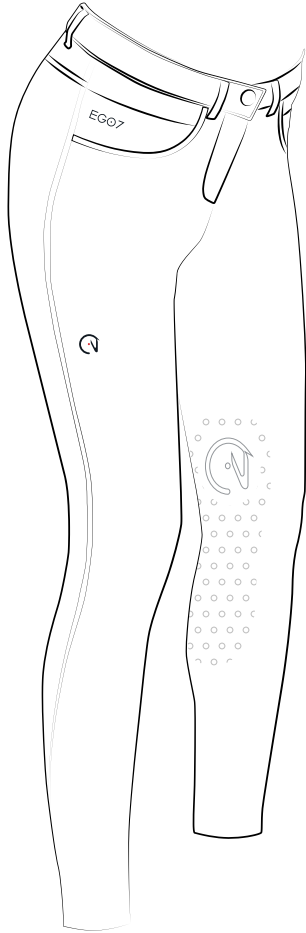

JUMPING VB

CODE BJUVB

SIZE 36-50

COLORS

White 000   **Black 100**   Navy Blue 200   Beige 600

FEATURES