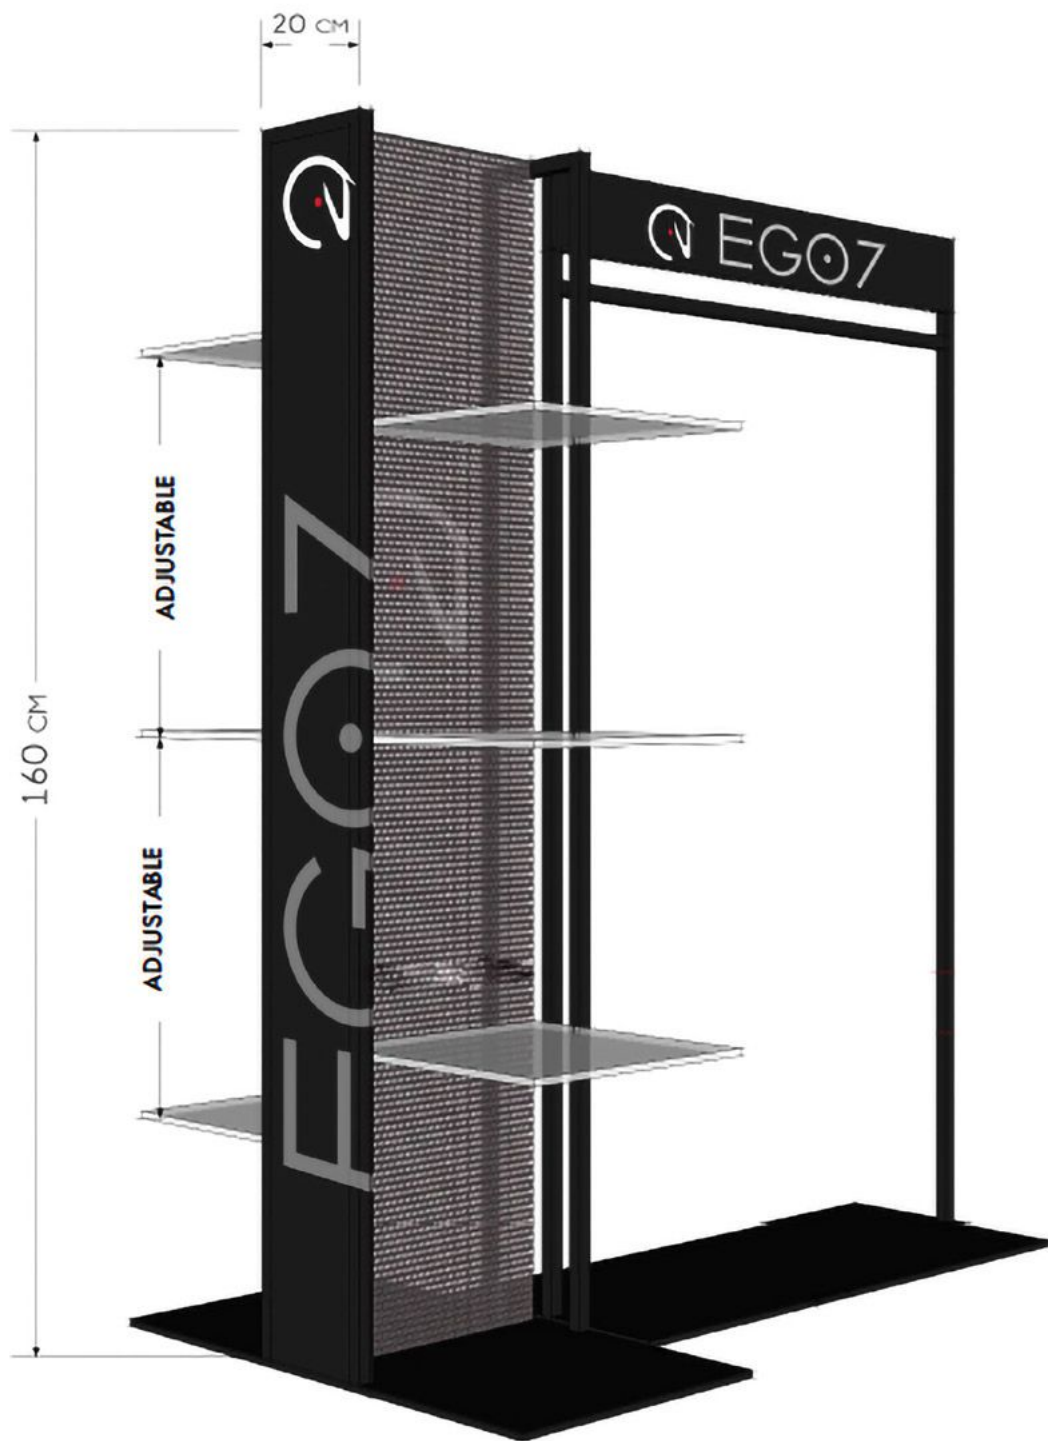

DISPLAY

SHELVES (CLOTHING AND BOOTS)
HANGER (CLOTHING ONLY)