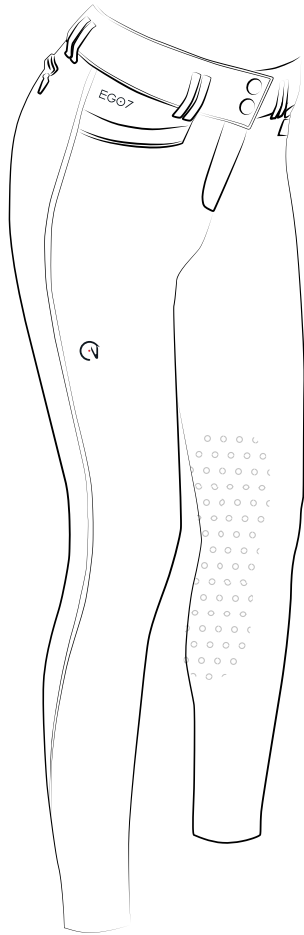

CODE JBEAR

SIZE 36-50

COLORS

Black 100	Navy Blue 200	Steel Blue 230
--------------	---------------------	-------------------------------

FEATURES

Woman Riding Apparel - Breeches

JUMPING CA

CODE