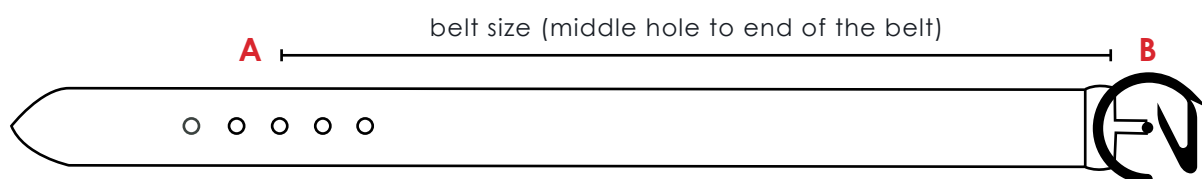

FEATURES HORSE HEAD LEATHER BELT

SIZE CHART

GLOVE SIZE CHART

EU	6	7	8	9	10	11
LENGHT A (CM)	16-17	17-18	18-20	20-21	21-22	22+
WIDTH B (CM)	16-17	17-18	18-20	20-21	21-22	22+

BELT SIZE CHART

BELT SIZE	6	7	8	9	10	11
CM (A TO B)	65	75	85	95	105	115