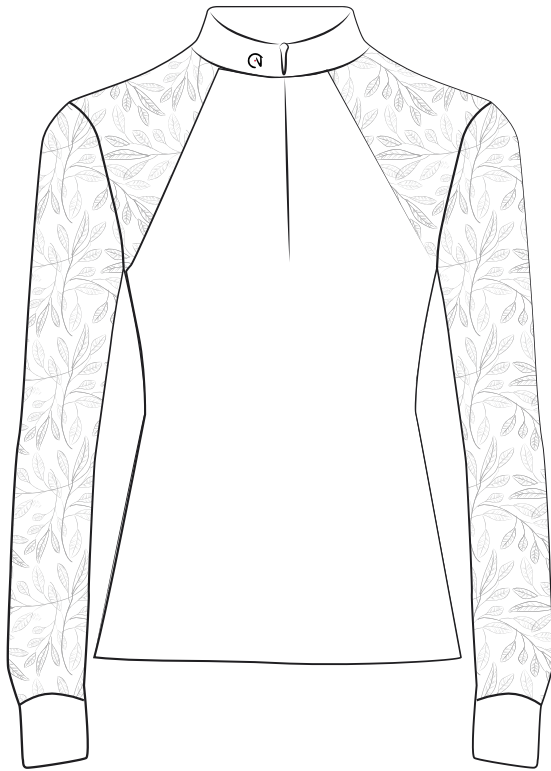

Woman Riding Apparel - Polos & Show shirt

FLORENTINE ML

CODE

TFLML

SIZE

36-50

COLORS

White
000

Black
100

Navy
Blue
200

FEATURES