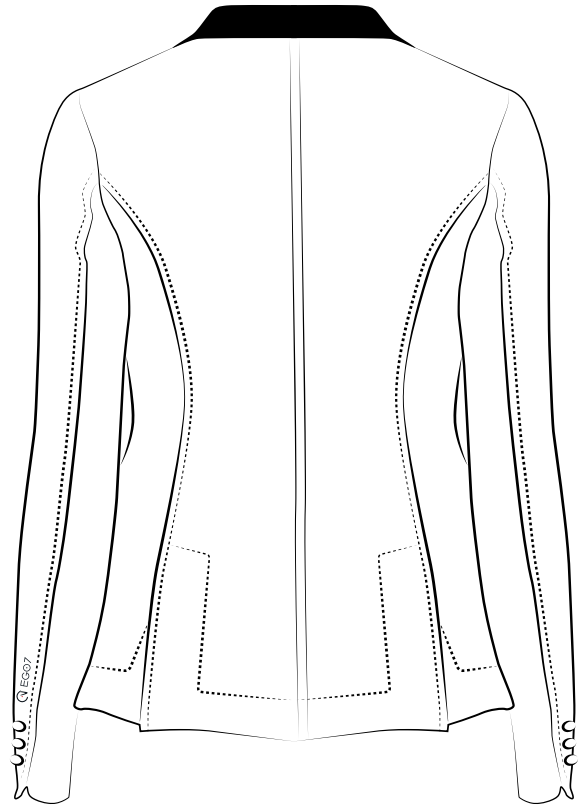

PERFORMANCE ONE

CODE

JPEON

SIZE

36-50

COLORS

Black 100	Navy Blue 200	Royal Blue 210	Green Grey 310

FEATURES