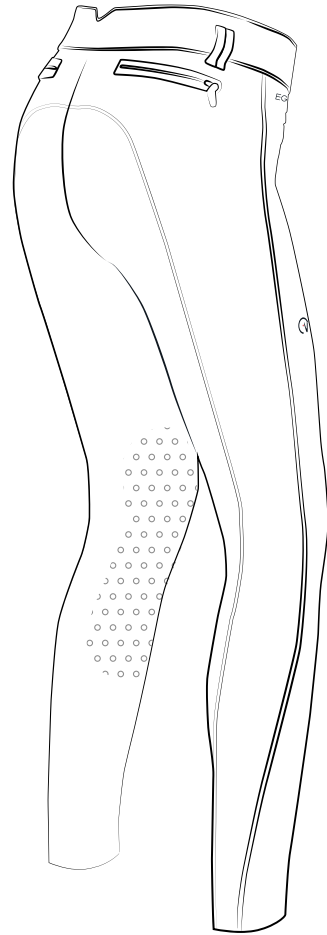

CODE JBEAR

SIZE 36-50

COLORS

Black 100	Navy Blue 200	Steel Blue 230
--------------	---------------------	-------------------------------

FEATURES

Woman Riding Apparel - Breeches

JUMPING CA

CODE