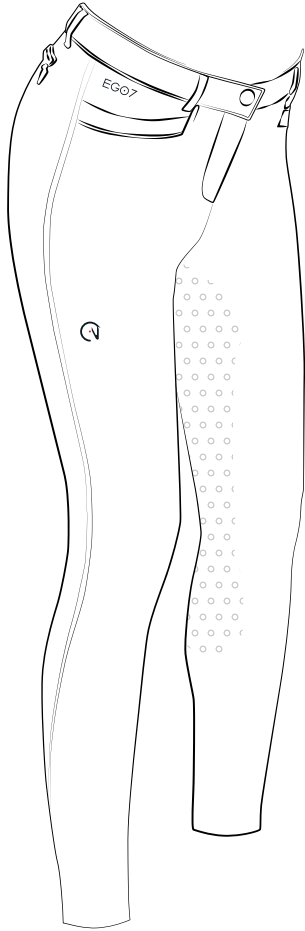

CODE BDRCA

SIZE 36-50

COLORS

White 000 **Navy Blue** 200 Beige 600

FEATURES

DRESSAGE FG

CODE BDRFG

SIZE 36-50