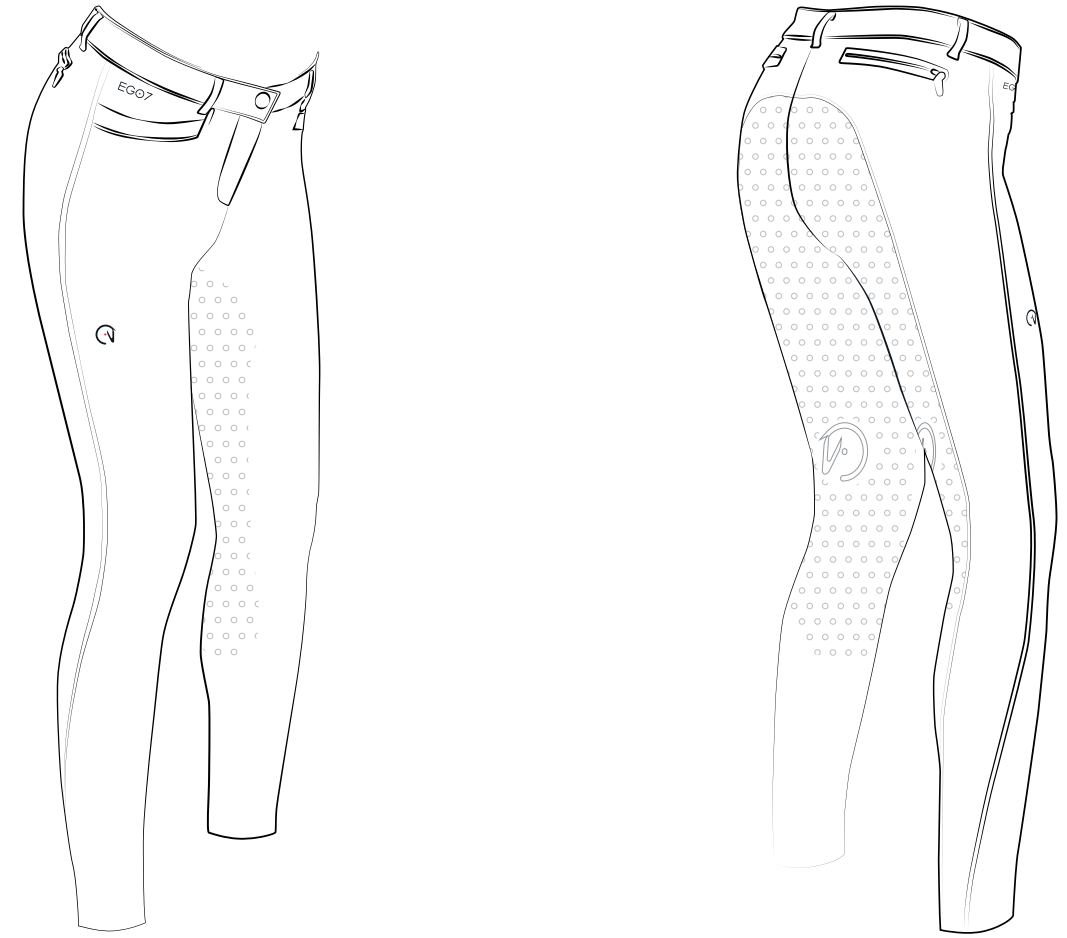

DRESSAGE FG

CODE BJUVB

SIZE 36-50

COLORS

White 000   **Black 100**   Navy Blue 200   Beige 600

FEATURES

CODE BDRFG

SIZE 36-50

COLORS

White 000   Black 100   **Navy Blue 200**   Green Grey 310   Ice Grey 320   Bordeaux 500   Beige 600   Chocolate 610

FEATURES