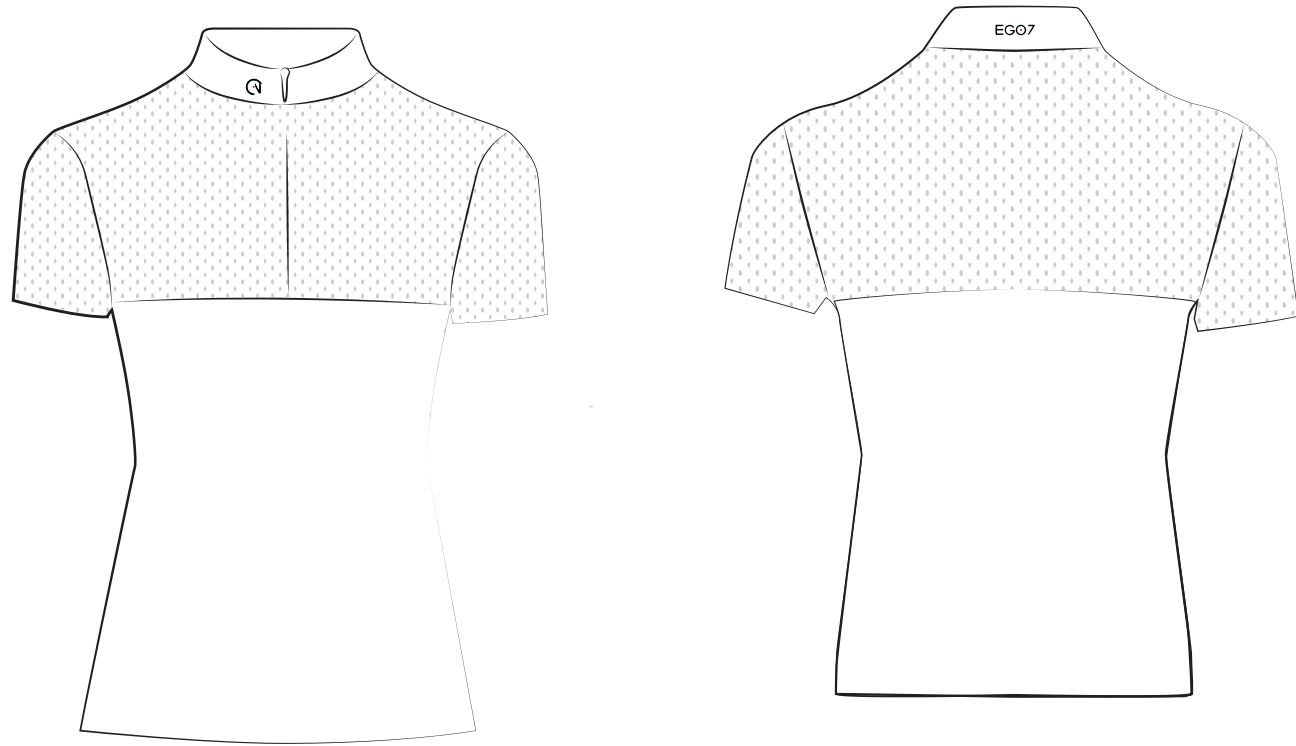

MESH MC

CODE

TMEMC

SIZE

36-50

COLORS

White 000   Black 100   Navy Blue 200   Ice Grey 320

FEATURES