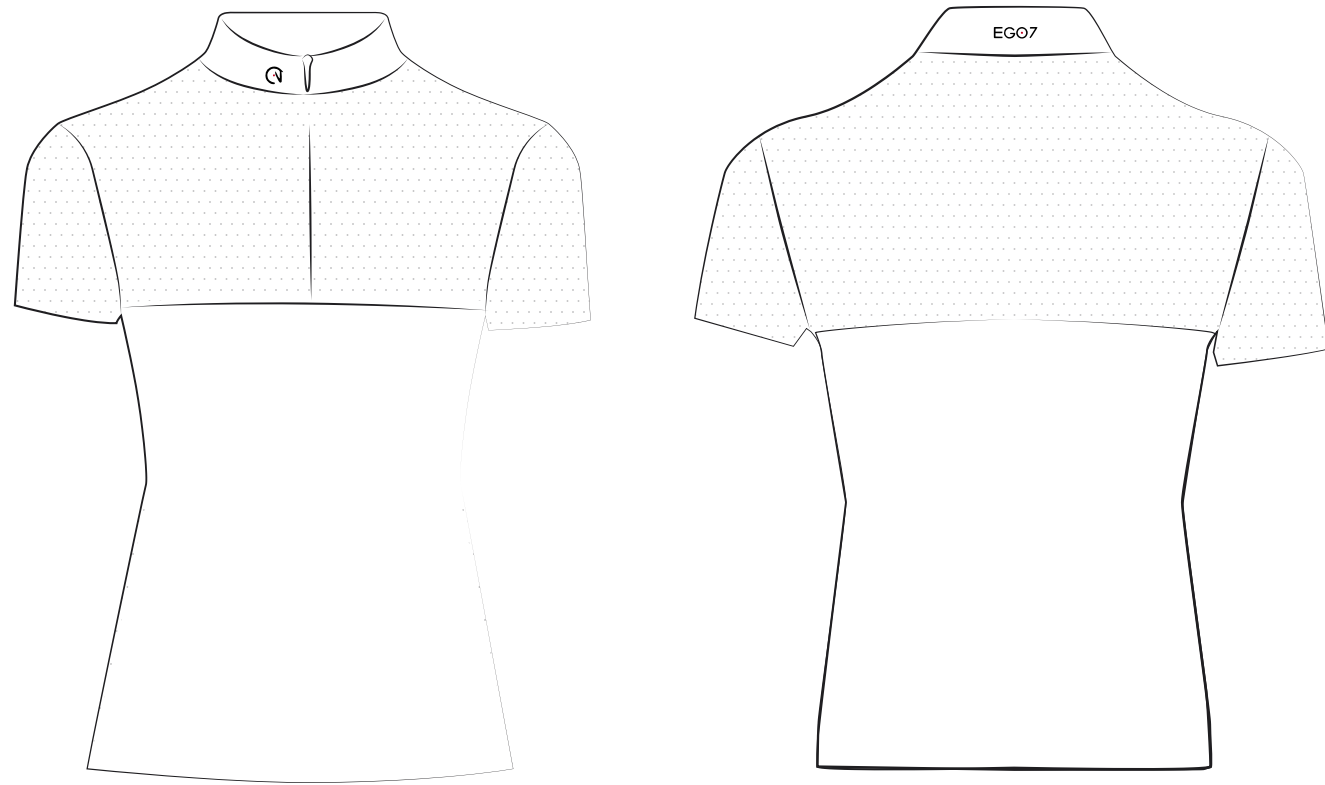

LACE MC

LACE ML

CODE

TLAMC

SIZE

36-50

COLORS

White 000   **Black 100**   Navy Blue 200   Ice Grey 320

FEATURES

CODE

TLAML

SIZE

36-50

COLORS

White 000   Black 100   Navy Blue 200   **Ice Grey 320**

FEATURES