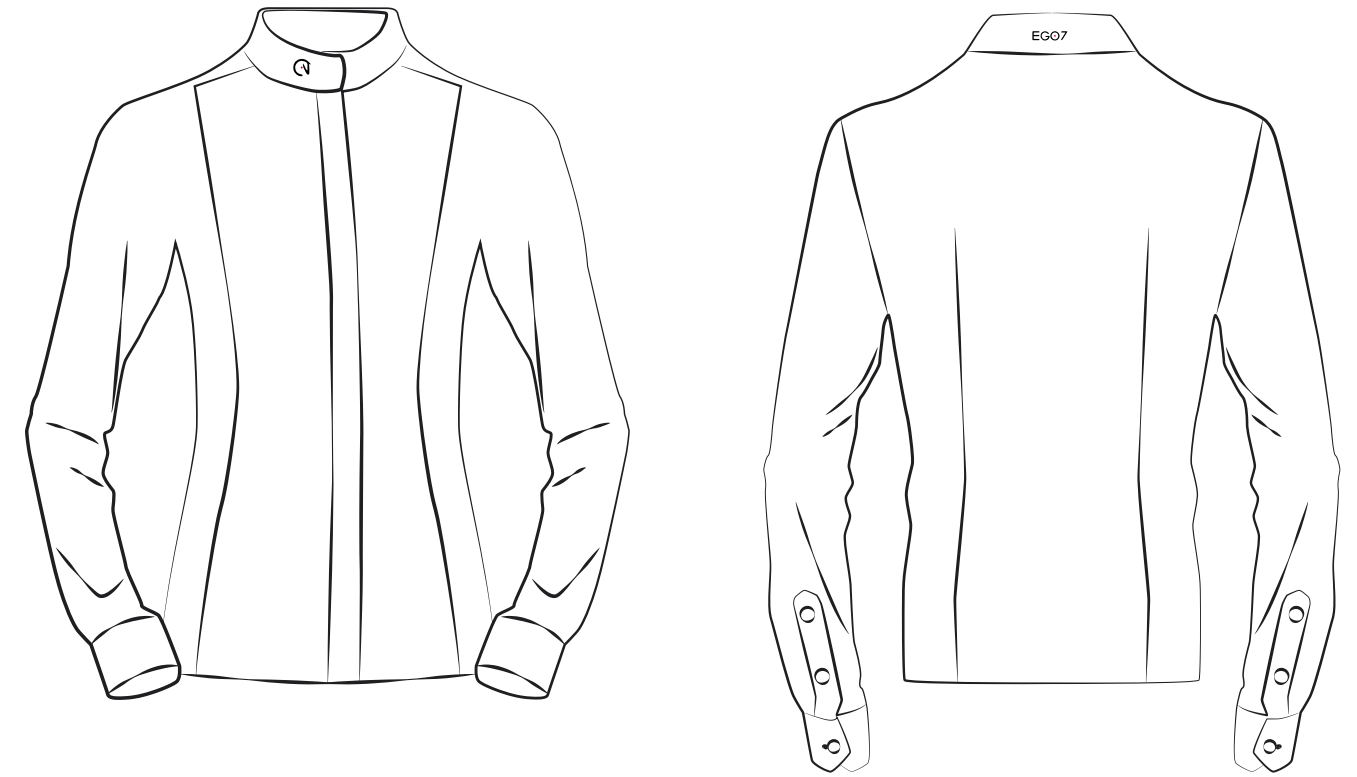

SHIRT ML

CODE TSHMC

SIZE 36-50

COLORS

White 000   Black 100   **Navy Blue 200**   Ice Grey 320

FEATURES