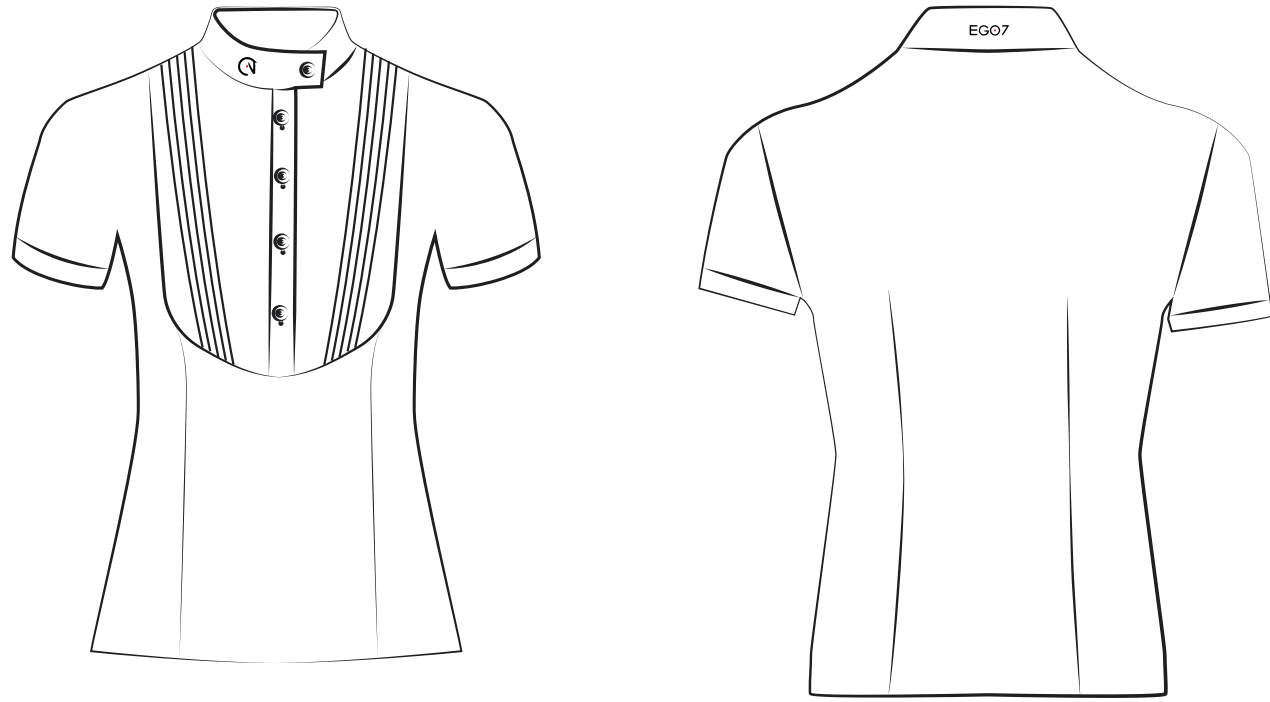

BAVERO MC

BAVERO ML

CODE

TBAMC

SIZE

36-50

COLORS

White 000
Ice Grey 320
Navy Blue 200
Black 100

FEATURES

CODE

TBAML

SIZE

36-50

COLORS

White 000
Ice Grey 320
Navy Blue 200
Black 100

FEATURES