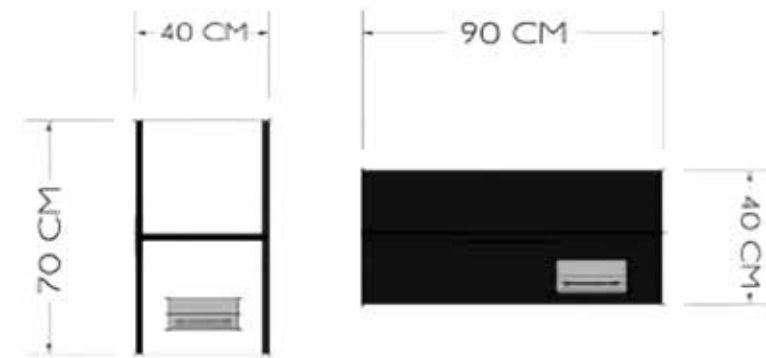

EASY TO INSTALL, LIGHT WEIGHT ELEMENTS, SECURE METAL BASE
CAPTIVATING, TOP QUALITY APPEAL, STURDY