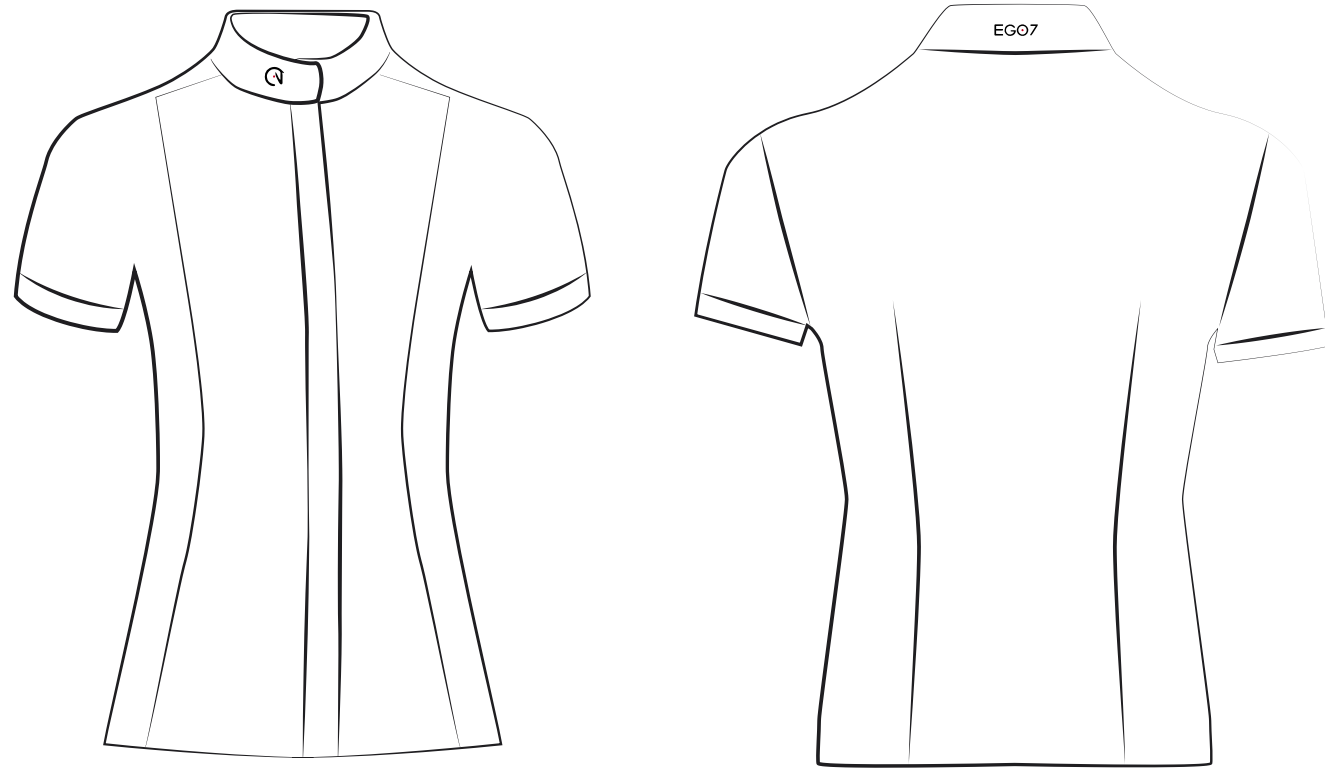

SHIRT MC

SHIRT ML

CODE TSHMC

SIZE 36-50

COLORS

White 000   Black 100   **Navy Blue 200**   Ice Grey 320

FEATURES

CODE TSHML

SIZE 36-50

COLORS

White 000   Black 100   **Navy Blue 200**   Ice Grey 320

FEATURES