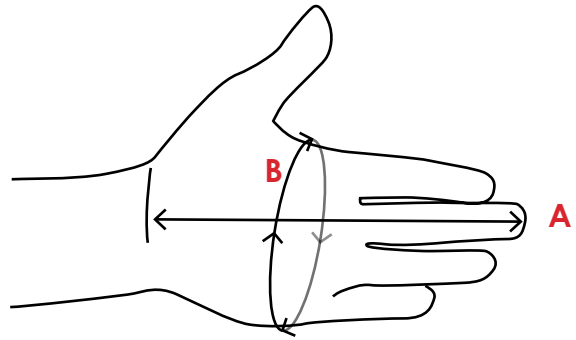

SIZE CHART

GLOVE SIZE CHART

EU	6	7	8	9	10	11
LENGTH A (CM)	16-17	17-18	18-20	20-21	21-22	22+
WIDTH B (CM)	16-17	17-18	18-20	20-21	21-22	22+