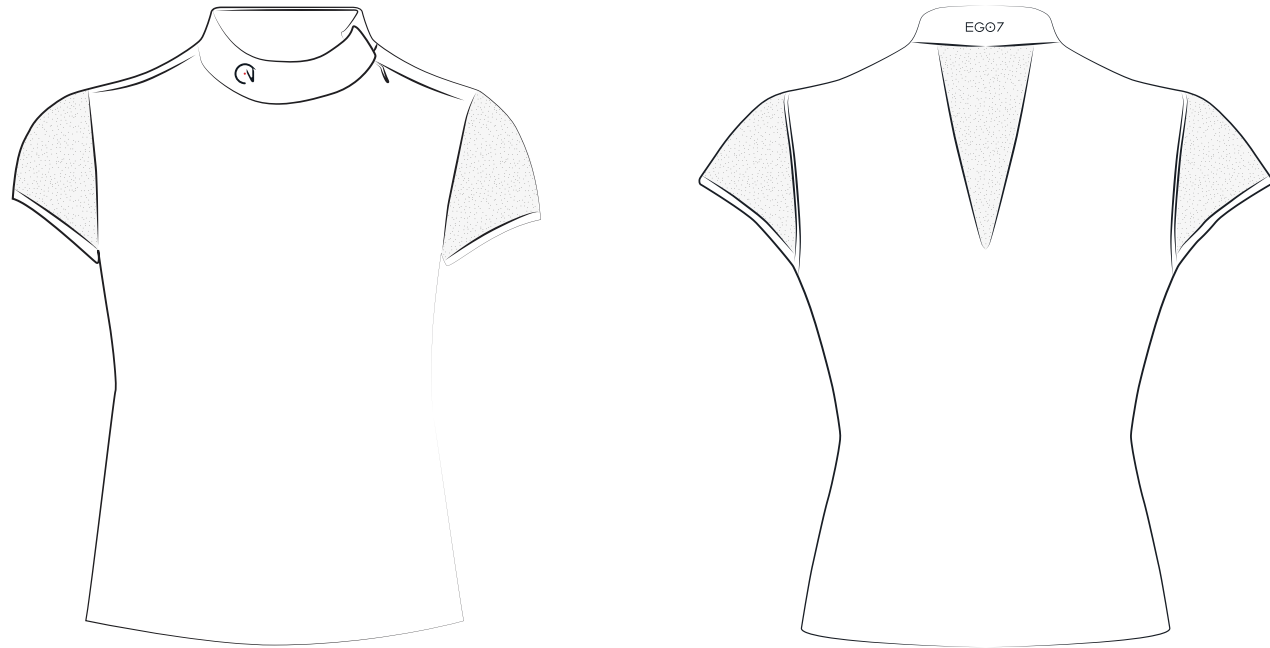

RITA MC

RITA ML

CODE TRIMC
SIZE 36-50
COLORS

White 000	Navy Blue 200

FEATURES

CODE TRIML
SIZE 36-50
COLORS

White 000	Navy Blue 200

FEATURES