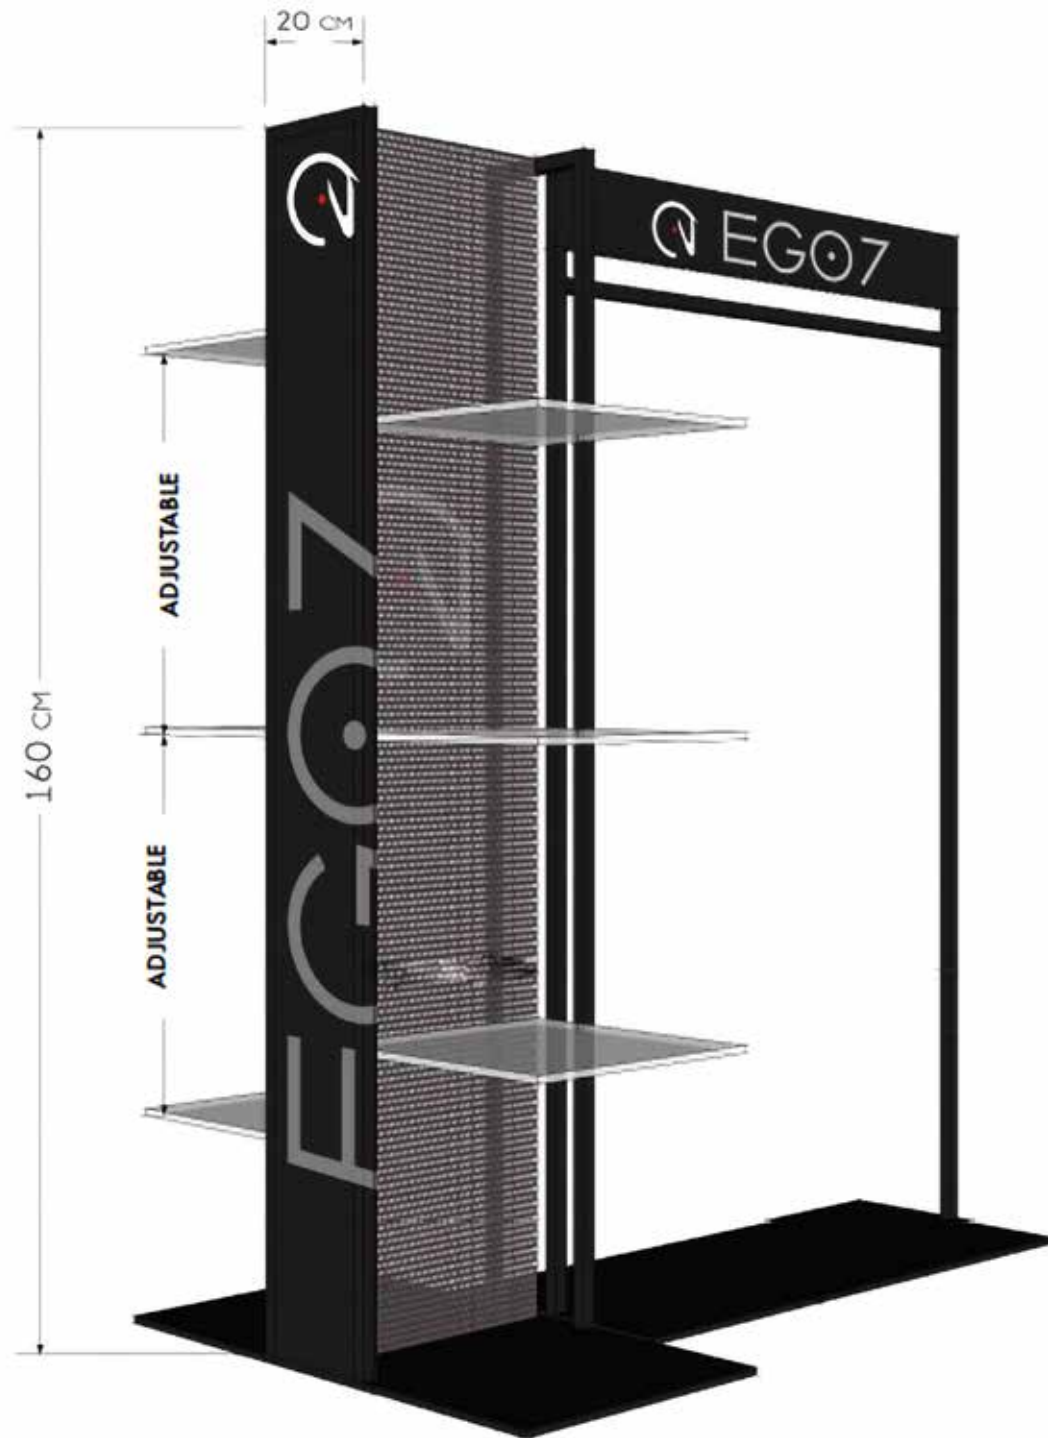

DISPLAY

DISPLAY

SHELVES (CLOTHING AND BOOTS)
HANGER (CLOTHING ONLY)