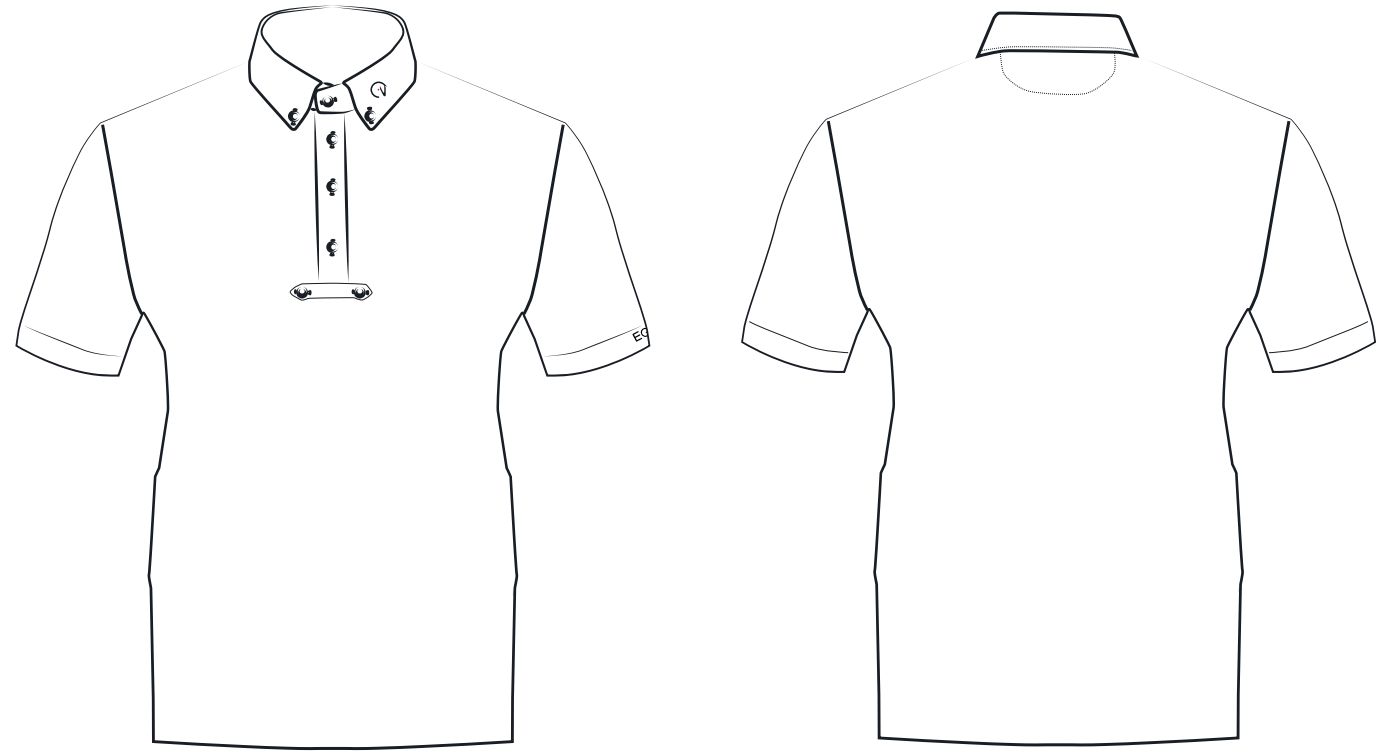

SHIRT MC

FOR MEN