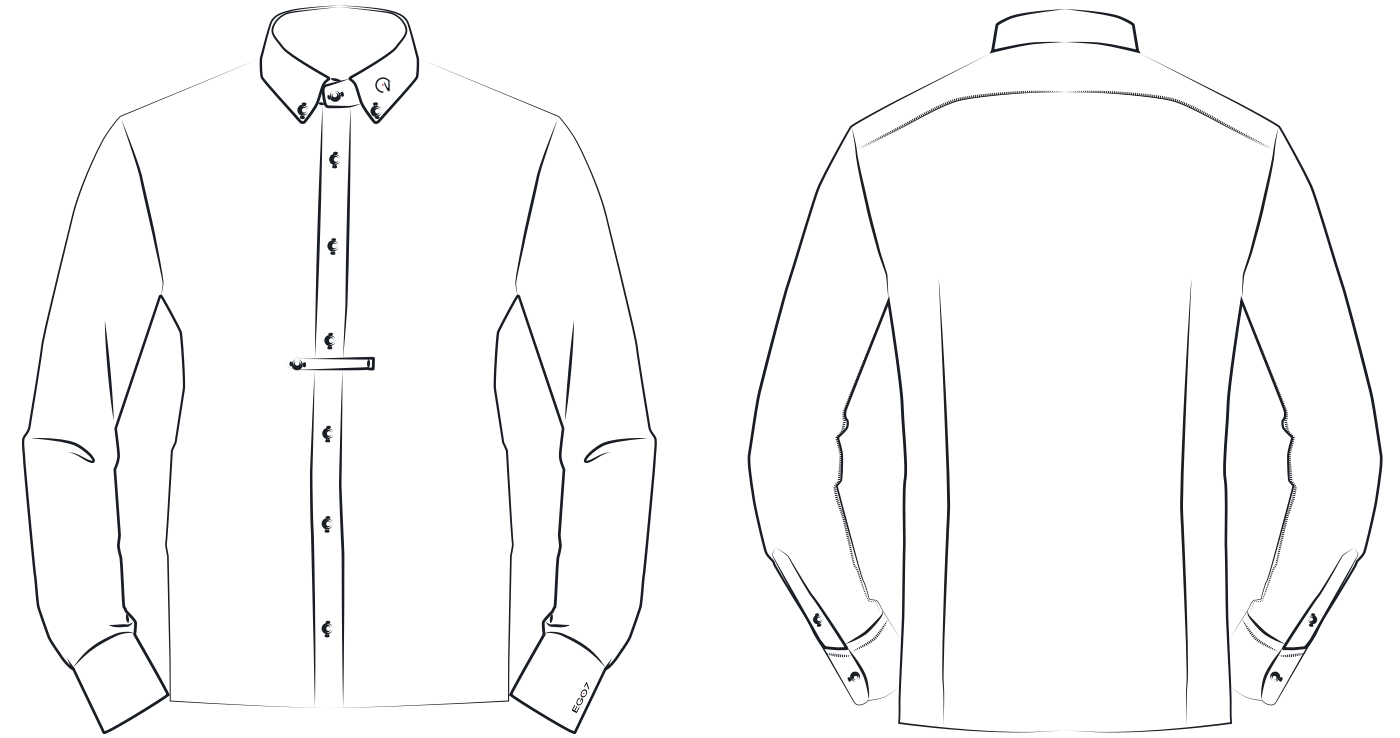

SHIRT ML

FOR MEN

CODE TSHMC-M

SIZE XS-XXL

COLORS

Black 100
Navy Blue 200
Ice Grey 320
White 000

FEATURES