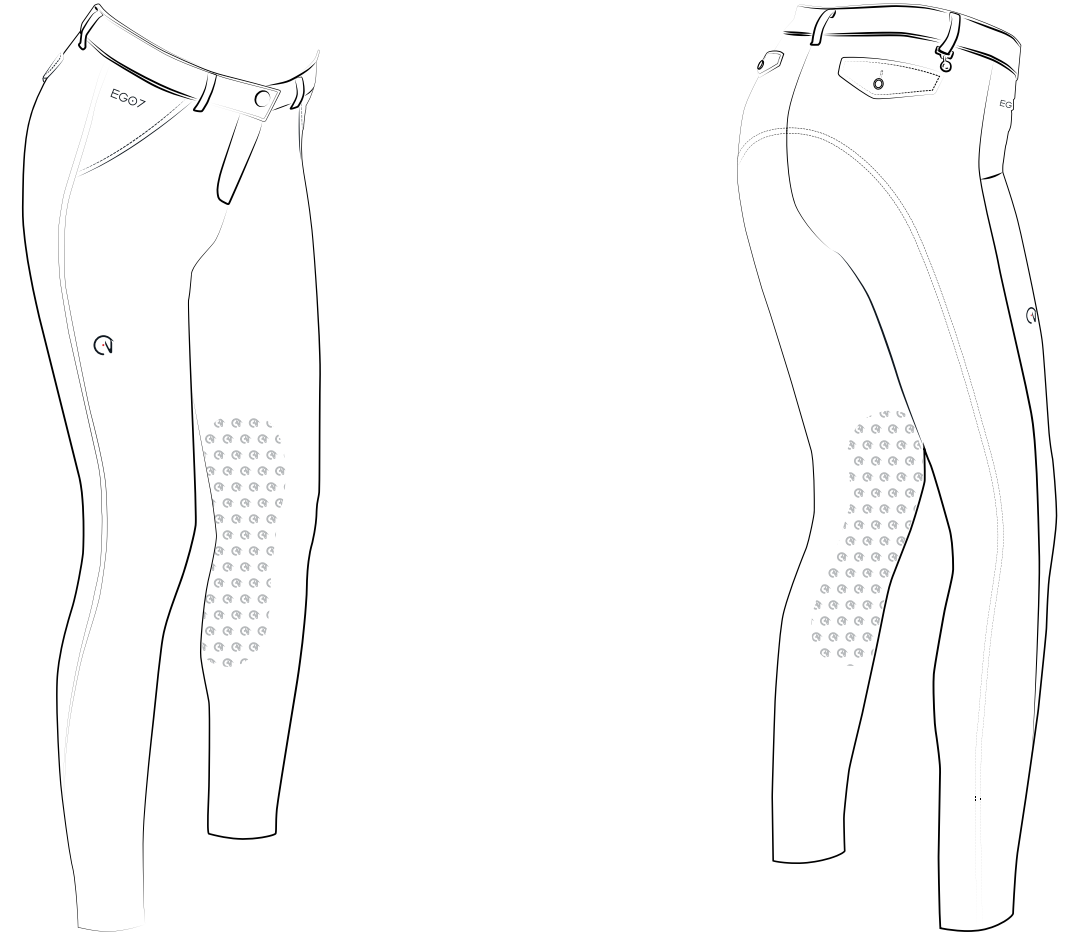

JUMPING PT

CODE BJUEJ

SIZE 36-50

COLORS

White 000 Black 100 Navy Blue 200 Avio Blue 220 Green Grey 310 Ice Grey 320 Bordeaux 500 Raspberry 510 **Beige 600** Chocolate 610

FEATURES

CODE BJUPT

SIZE 36-50

COLORS

White 000 **Navy Blue 200** Beige 600

FEATURES