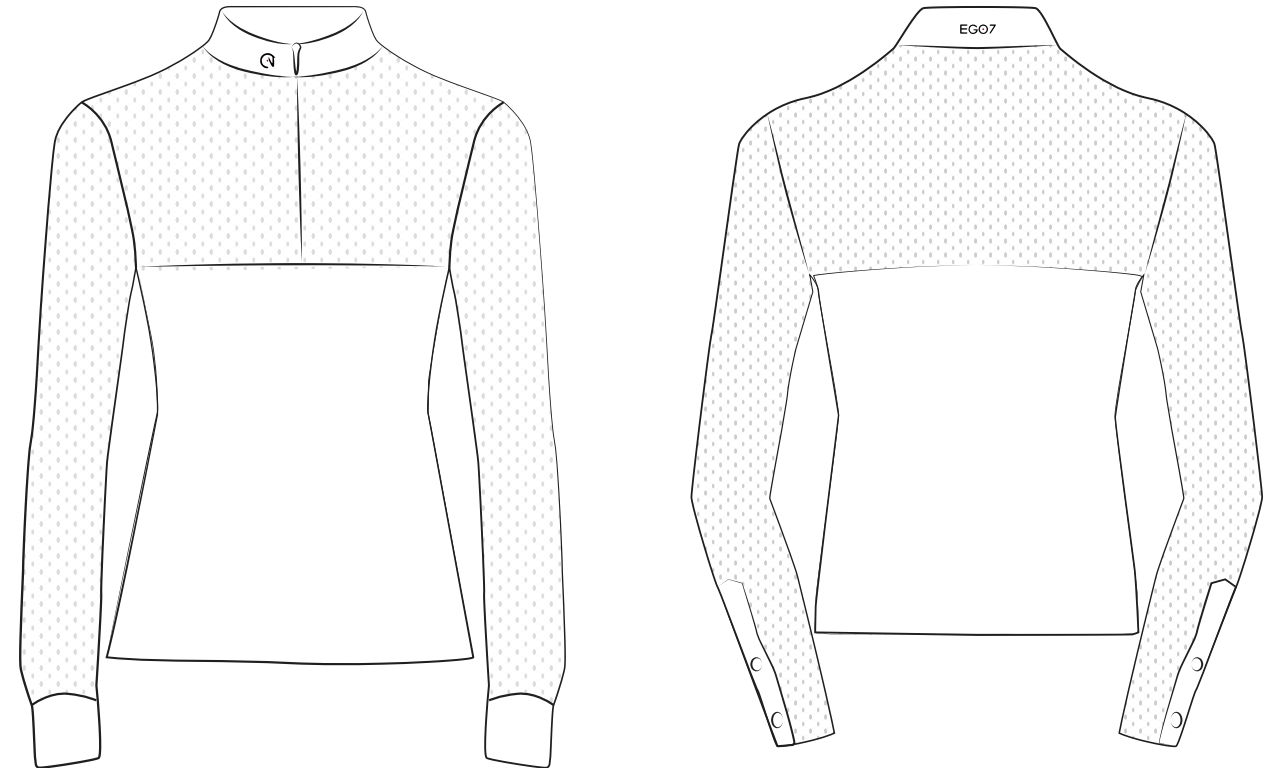

MESH ML

CODE

TMEML

SIZE

36-50

COLORS

White 000   Black 100   Navy Blue 200   Ice Grey 320

FEATURES