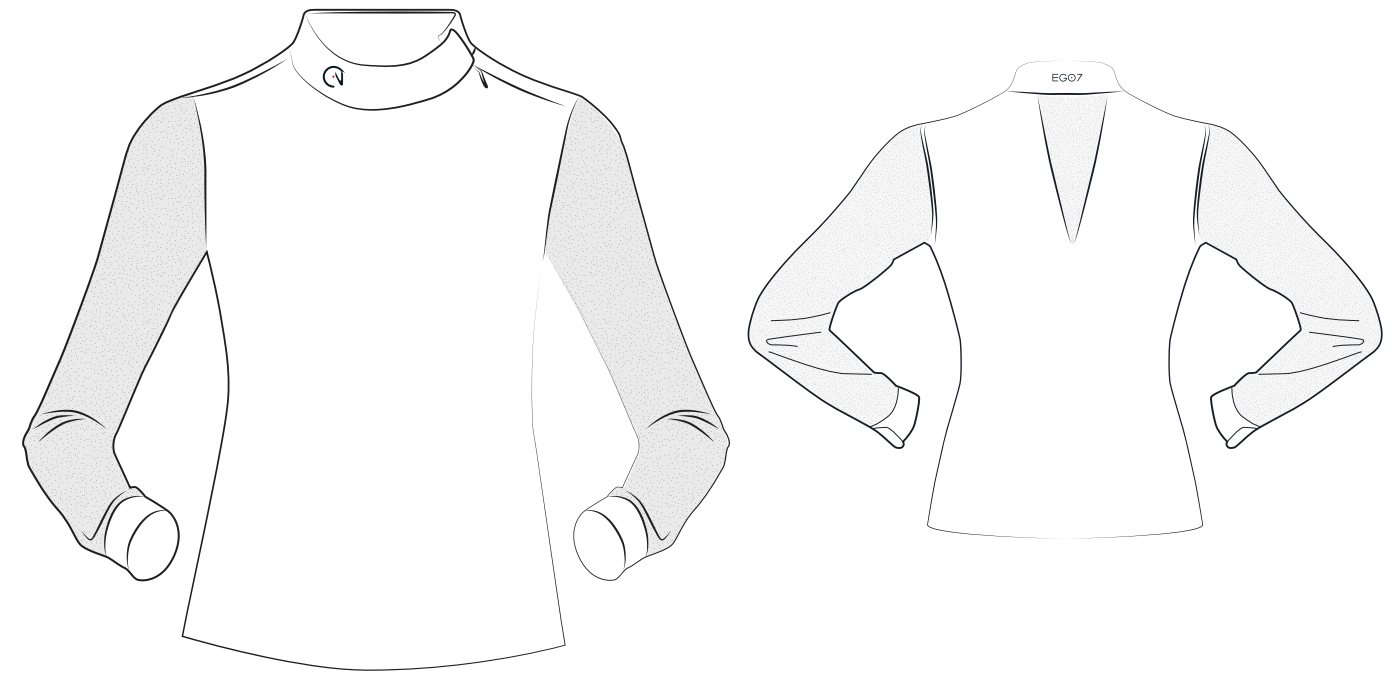

RITA ML

CODE TRIMC
SIZE 36-50
COLORS

White 000	Navy Blue 200

FEATURES