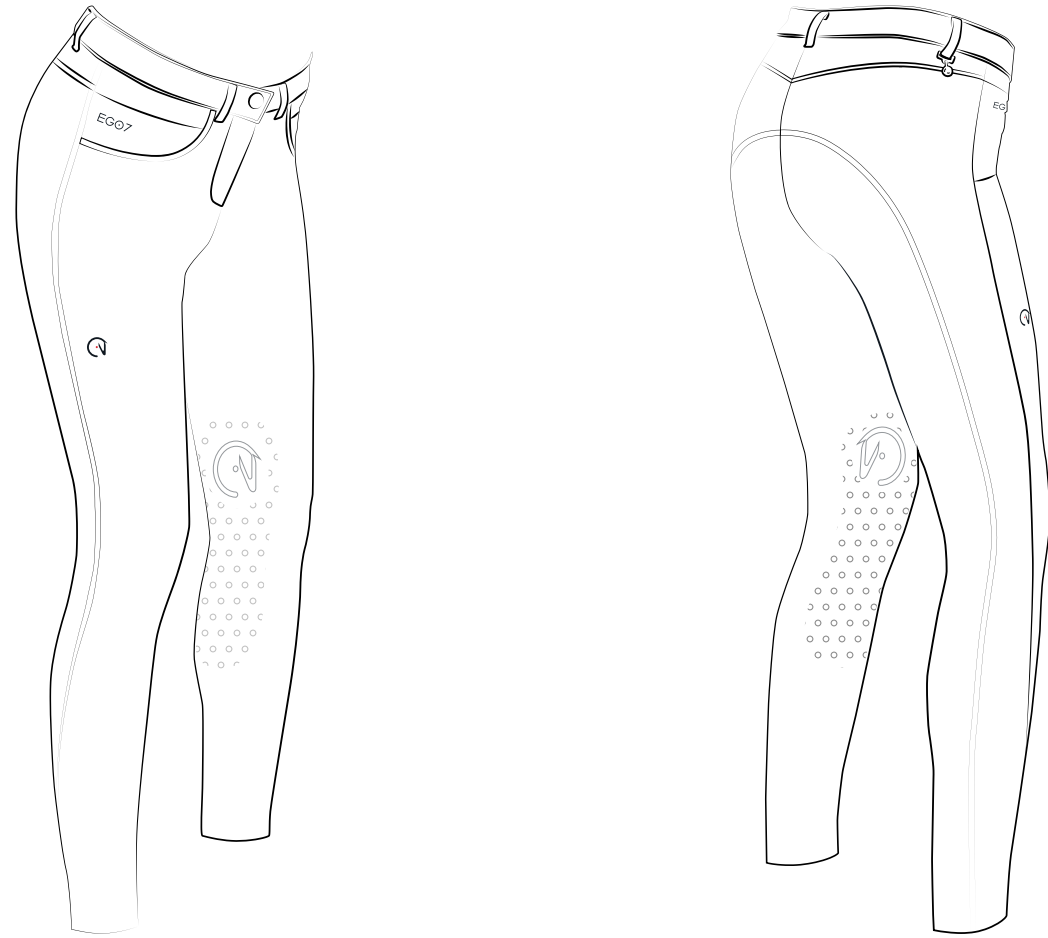

JUMPING VB

DRESSAGE FG

CODE BJUVB

SIZE 36-50

COLORS

White 000   **Black 100**   Navy Blue 200   Beige 600

FEATURES

CODE BDRFG

SIZE 36-50

COLORS

White 000   Black 100   **Navy Blue 200**   Green Grey 310   Ice Grey 320   Bordeaux 500   Beige 600   Chocolate 610

FEATURES