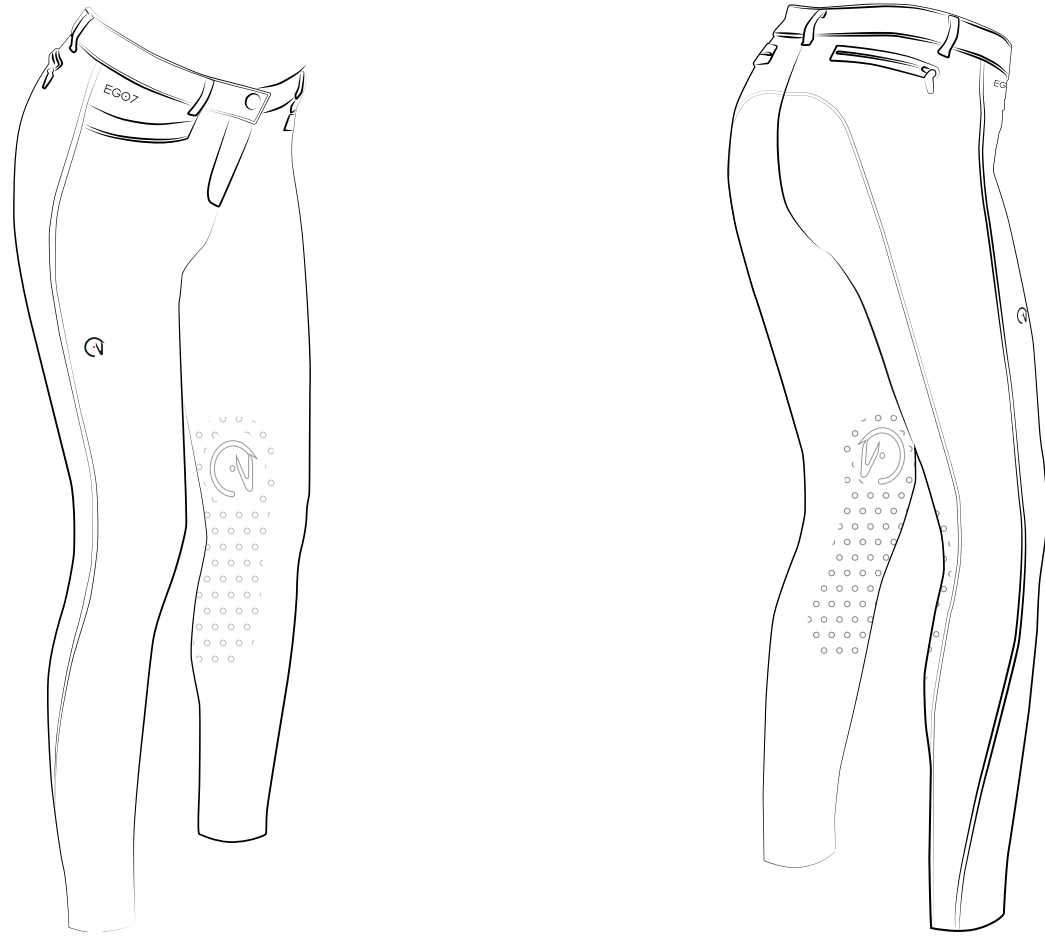

JUMPING EJ

JUMPING PT

CODE BJUEJ

SIZE 36-50

COLORS

White 000 Black 100 Navy Blue 200 Avio Blue 220 Green Grey 310 Ice Grey 320 Bordeaux 500 Raspberry 510 **Beige 600** Chocolate 610

FEATURES

CODE BJUPT

SIZE 36-50

COLORS

White 000 **Navy Blue 200** Beige 600

FEATURES