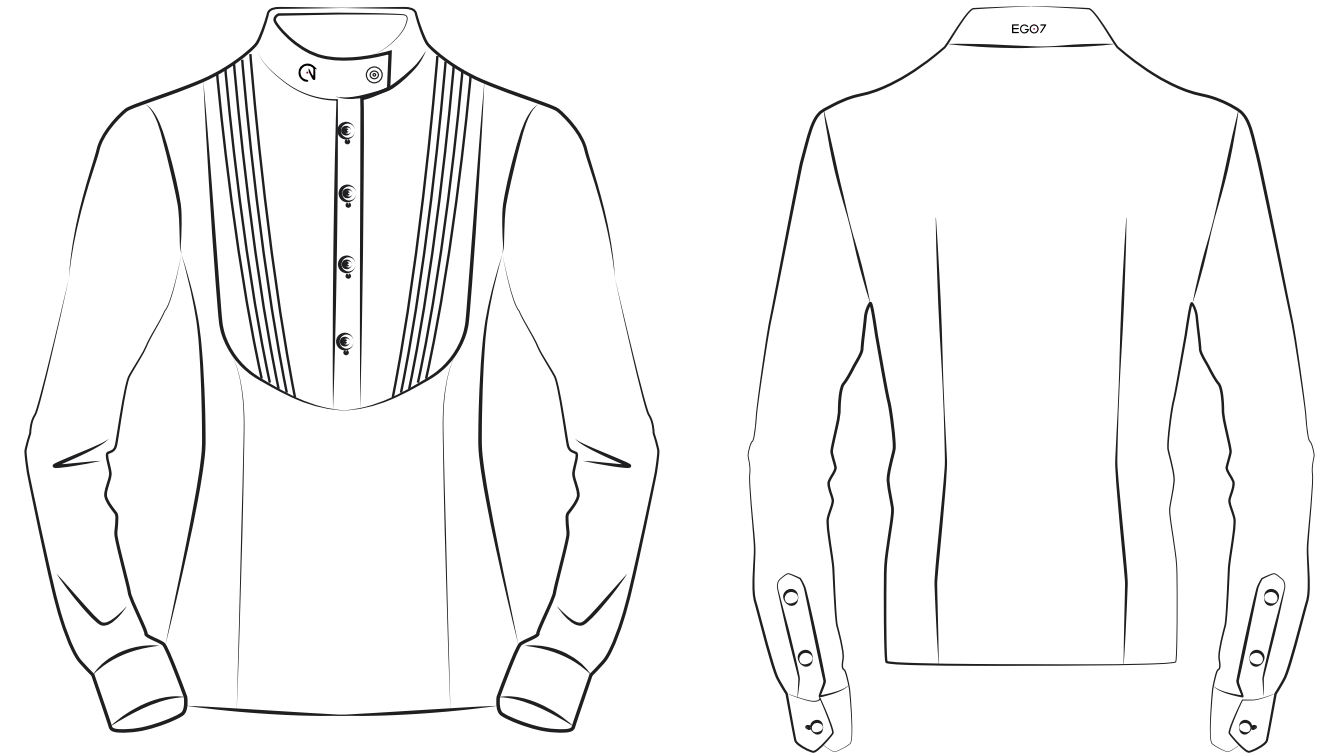

BAVERO ML

CODE

TBAMC

SIZE

36-50

COLORS

White 000
Ice Grey 320
Navy Blue 200
Black 100

FEATURES