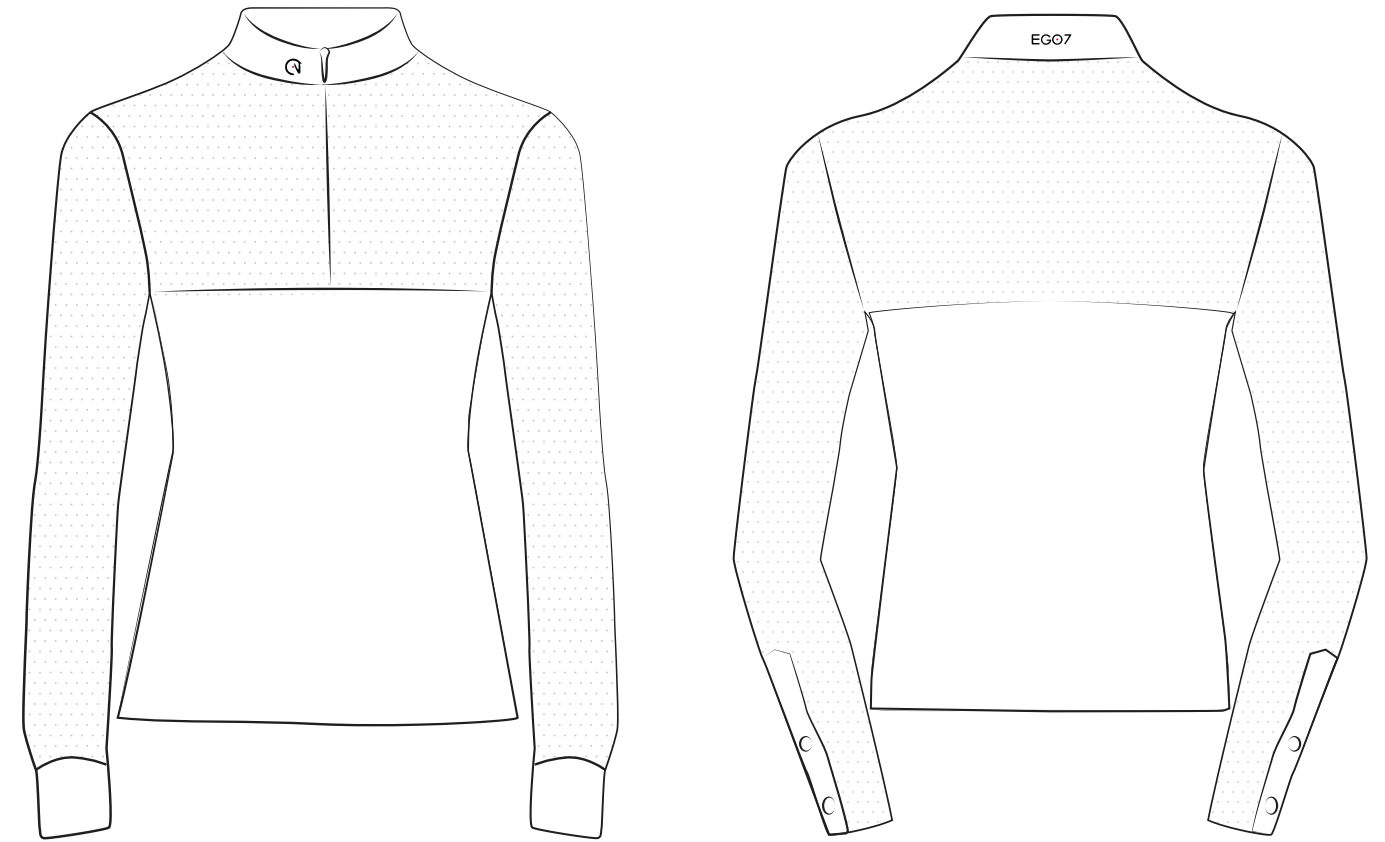

LACE ML

CODE

TLAMC

SIZE

36-50

COLORS

White 000   **Black 100**   Navy Blue 200   Ice Grey 320

FEATURES